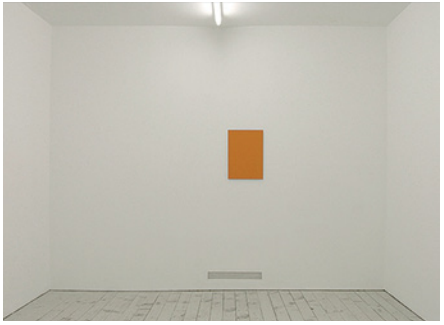

aug 10 - sep 18 2009

crystalites garth fisher

nov 10 - dec 17 2008

new works shinya aota

oct 27 - oct 31 2008

paintings tom benson

feb 12 - mar 23 2007

banchise antonio scaccabarozzi